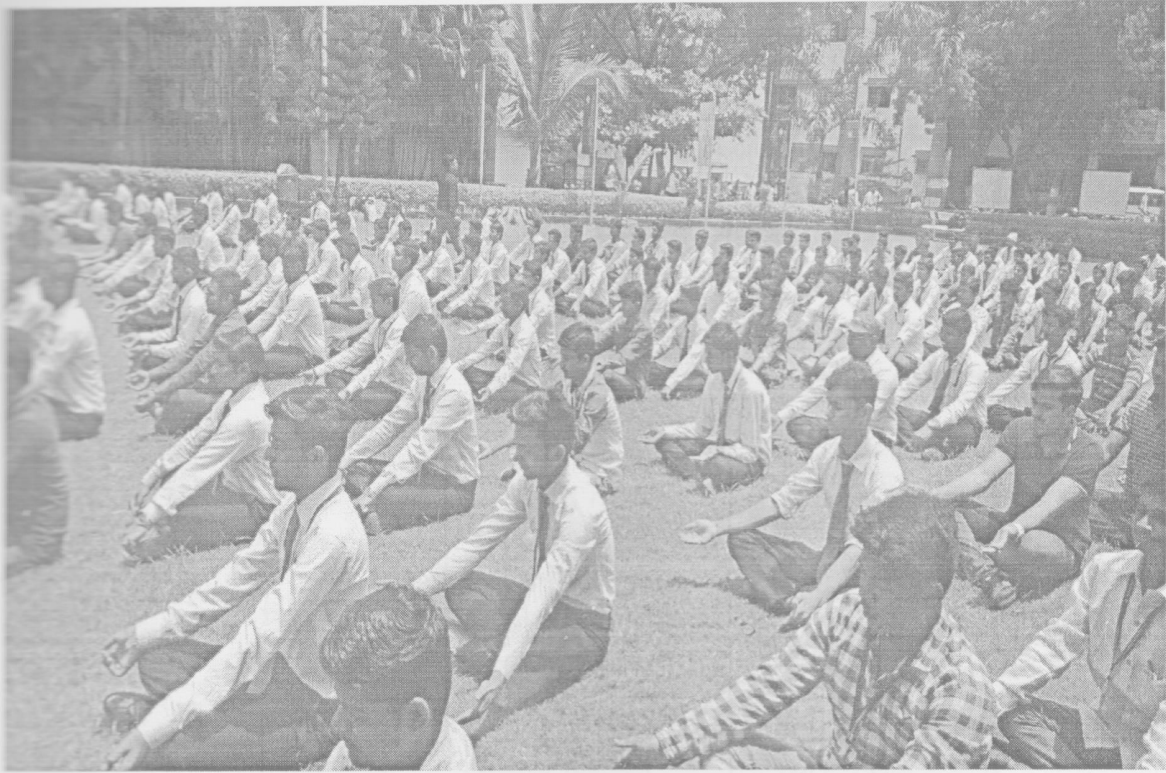

36	SAWANT NIKHIL LAHU	Nikhil Sawant
37	SHELAKA AMRUTA ANANDRAO	
38	SHINDE JYOTI UDDHAV	Jyoti
39	SHINDE KISHOR VILAS	
40	SHINDE MITALI MAHENDRA	
45	NARADWAR PRAVEEN HANMANLU	
46	PADALKAR PRATIKSHA NAMDEV	Pratiksha
47	PANDOLE AKASH BALAJI	
48	PATIL SHRADDHA SUNIL	Shraddha Patil
49	PATIL VIRENDRA VILAS	
50	PAWAR SNEHA NAGANATH	Sneha
51	POTRE PRATIK DILIPRAO	
52	RAJPUROHIT DHAWAL INDERSINGH	Dhawal
53	REDDY VINOD RAJU	
54	SAWANT NIKHIL LAHU	
55	SHELAKA AMRUTA ANANDRAO	
56	SHINDE JYOTI UDDHAV	
57	SHINDE KISHOR VILAS	
58	SINGH ADARSH JAY NARAYAN	

YOGA DAY CELEBRATION