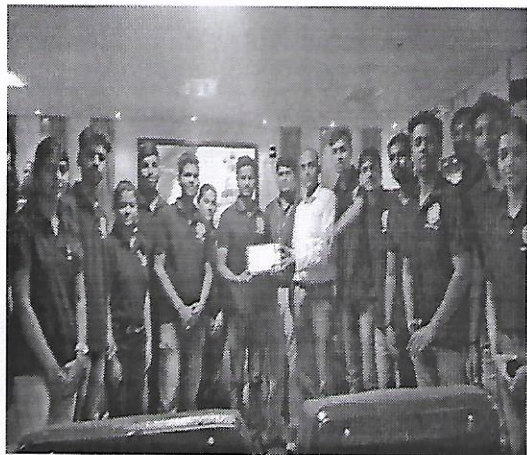

Elocution competition "Speak for Nation"