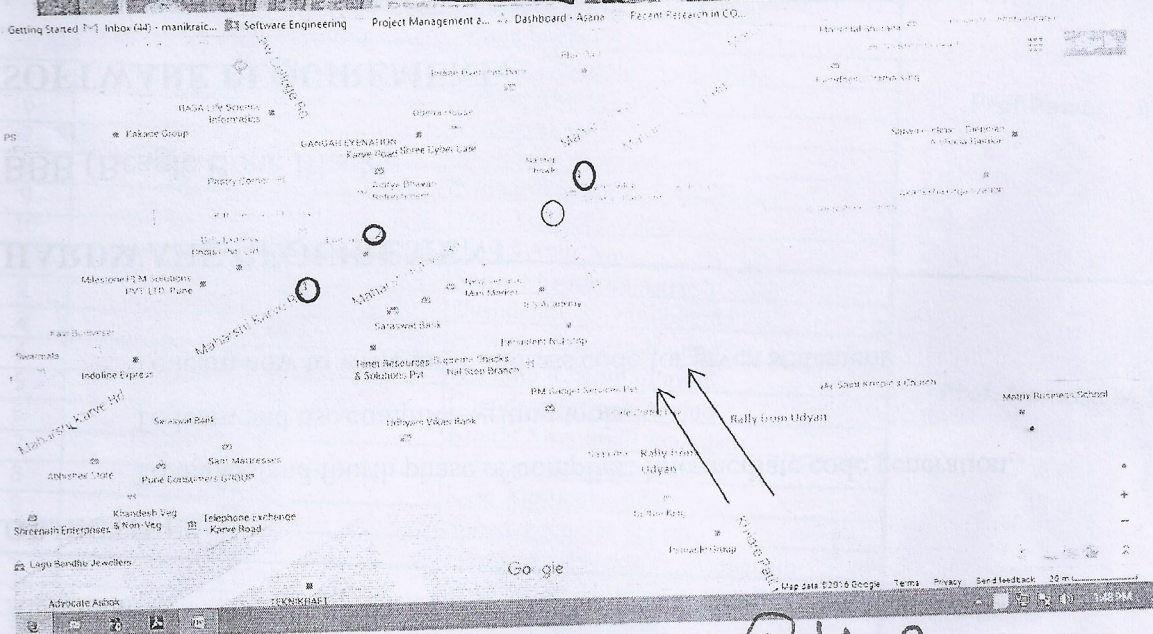

R.H. Kulkarni

Prof. R.H.Kulkarni
HOD -COMP DEPT

Head
Department of Computer Engineering
JSPM Narhe Technical Campus, 1,
R.S.S.O.E. & R. Narhe, Pune-411041.

**JAYAWANT SHIKSHAN PRASARAK MANDAL Narhe Technical Campus,
Department of Computer Engineering 2015-2016 (SE)**

Session-I

Following are the Staff Mentor , should handle the respective team for Rally
on 4th Feb16 in Morning Session (9:00am to 01:00pm) at Nul Stop Signal , Pune

Sr	Roll	Student Name	Mentor
1	TE-69	Vaibhav Ankush Thorat	Prof. Deepak S.U. 7507271107
2	TE-51	Rathod Sankul Rahul	
3	TE-45	Patil Swapnil Pushparaj	
4	TE-50	Priyanka Vitthal Shirsat	
5	TE-53	Raut Sushil Subhash	
6	TE-26	Kashid Akshay Mohan	
7	TE-46	Pawar Pooja Nageshwar	
8	TE-05	Ayesha Kiran Hojage	
9	TE-23	Kakade Bhagyashree Shivajirao	
10	TE-31	Khopade Rahul Vilas	
11	TE-04	Ankalgi Praganya Vijayrao	
12	TE-41	Panure Tejaswini Sunil	
1	SE-52	Patil Chaitali Manohar	Prof.Uttarkar A.R. 9011009765
2	SE-49	Panchal Vishnu Shivaji	
3	SE-72	Sonawane Minal Dilip	
4	SE-68	Shelke Prajakta Babaji	
5	SE-31	Kamble Vaibhav B	
6	SE-10	Bhangale Sanket Gajanan	
7	SE-09	Bhagat Sourabh Nandkumar	
8	SE-12	Bikkad Vishal Dnyaneshwer	
9	SE-67	Shaikh Azharuddin Ayyub	
10	SE-40	Mahore Pallavi Prakashrao	
1	SE-48	Nirmal Sanyukta Satish	Prof.Pawar S.B.
2	SE-04	Anandas Harshal Shashikant	
3	SE-41	Mane Snehal Ashok	
4	SE-23	Hajare Dhanashri Sunil Alias	
5	SE-45	Munot Monika Mahesh	
6	SE-56	Pawar Akanksha Nitin	
7	SE-69	Shendage Akash Shivaji	
8	SE-36	Kulkarni Unmesh Shashikumar	
9	SE-55	Patil Yogiraj Govind	
10	SE-58	Pawar Anuj Ajit	
1	TE-54	Sable Shraddha Suresh	Prof. Namose M.S.
2	TE-12	Deshpande Shivani Sharad	
3	TE-49	Priyanka Pradeep Nandurkar	
4	TE-17	Harshita Rajendra Pawar	
5	TE-08	Chandras Amruta Arvind	
6	TE-28	Kharat Swaranjali Janardan	
7	TE-61	Shingare Pooja Pandurang	
8	TE-24	Kale Amruta Haridas	
9	TE-59	Shendge Komal Suresh	
10	TE-66	Sonawane Prajakta Gorakshanath	
1	TE-72	Waghmare Mayur Sikandar	Prof. Raichurakar M.A. 9975708689
2	TE-47	Pawar Suchet Vinod	
3	TE-70	Vikas Shankar Lanke	
4	TE-67	Suryawanshi Vinod Ashok	
5	TE-62	Shubham Mohan Bhise	
6	TE-56	Sali Nayankumar Deepak	
7	TE-55	Sagar Suri	
8	TE-60	Shinde Amol Baburao	
9	TE-18	Hode Rajat Ramesh	
10	TE-14	Dhaware Sujeet Gajendra	

Prof. Raichurakar M.A.
Comp.Dept Rally Coord

Prof. R.H.Kulkarni
HOD- COMP DEPT Coordinator

Head

Department of Computer Engineering