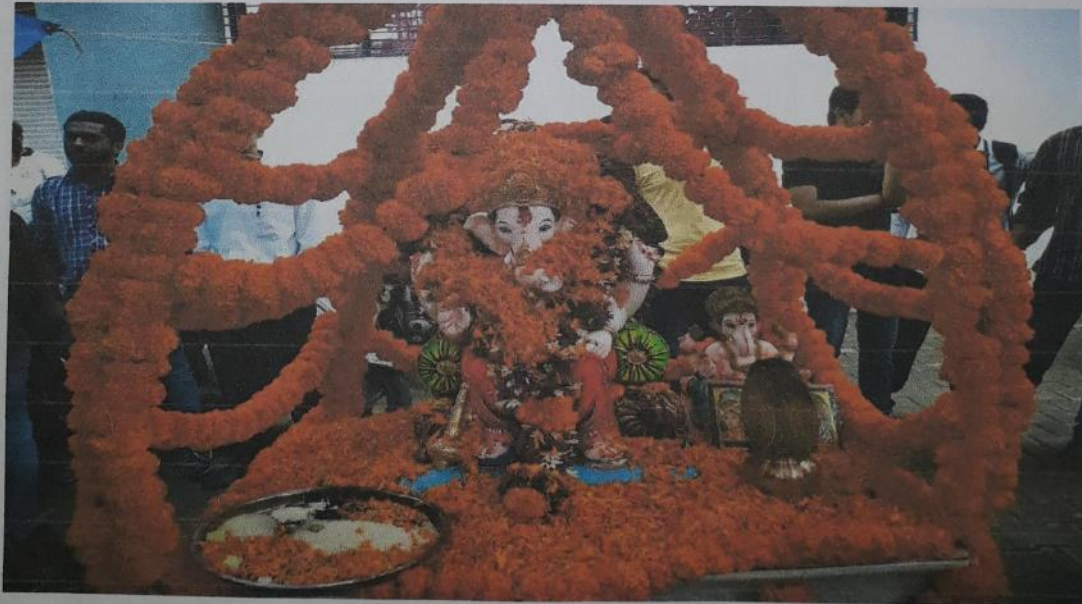

Phone : +91 20 2460 8700, 701, 702 Fax : +91 20 2460 8888 Web : www.jspmnarhe.in

Affiliated to University of Pune. Approved by AICTE New Delhi and DTE Maharashtra.

Prof. T.J. Sawant
D.E.E., B.E.(Electrical), MISTE
FOUNDER SECRETARY

Dr.N. S. Nehe
DIRECTOR

Date:18/09/2013

One Page Report on Ganesh Festival

Objectives: The traditional practices can also be called as idealistic practices of the celebration of Ganesh festival as the rationale behind the celebration had been idealistic and the objectives were spiritual and social. Socio-religious integrity has always been an objective of the Ganesh festival

Speaker/Resource Person:NA

Venue: JSPM NTC Narhe, Pune.

Date: From 09/09/2013 to 18/09/2013

Brief Description: What's actually Ganesh Festival?

Ganesh Chaturthi, one of the most sacred Hindu festivals, celebrates the birth of Lord Ganesh - the supreme God of wisdom and prosperity. Bal Gangadhar Tilak was an eminent leader, an Indian nationalist, social reformer and freedom fighter. Greatly esteemed by the Indian people, especially of Maharashtra, Tilak was commonly referred to as "Lokmanya" or "he who is regarded by the people". It was Tilak, who brought back the tradition of Ganesh Chaturthi Festival and reshaped the annual Ganesh festival from private family celebrations into a grand public event. This festival shows national integration.

Number of attendee: 150

Director
JSPM Narhe Technical Campus
Narhe, Pune-41