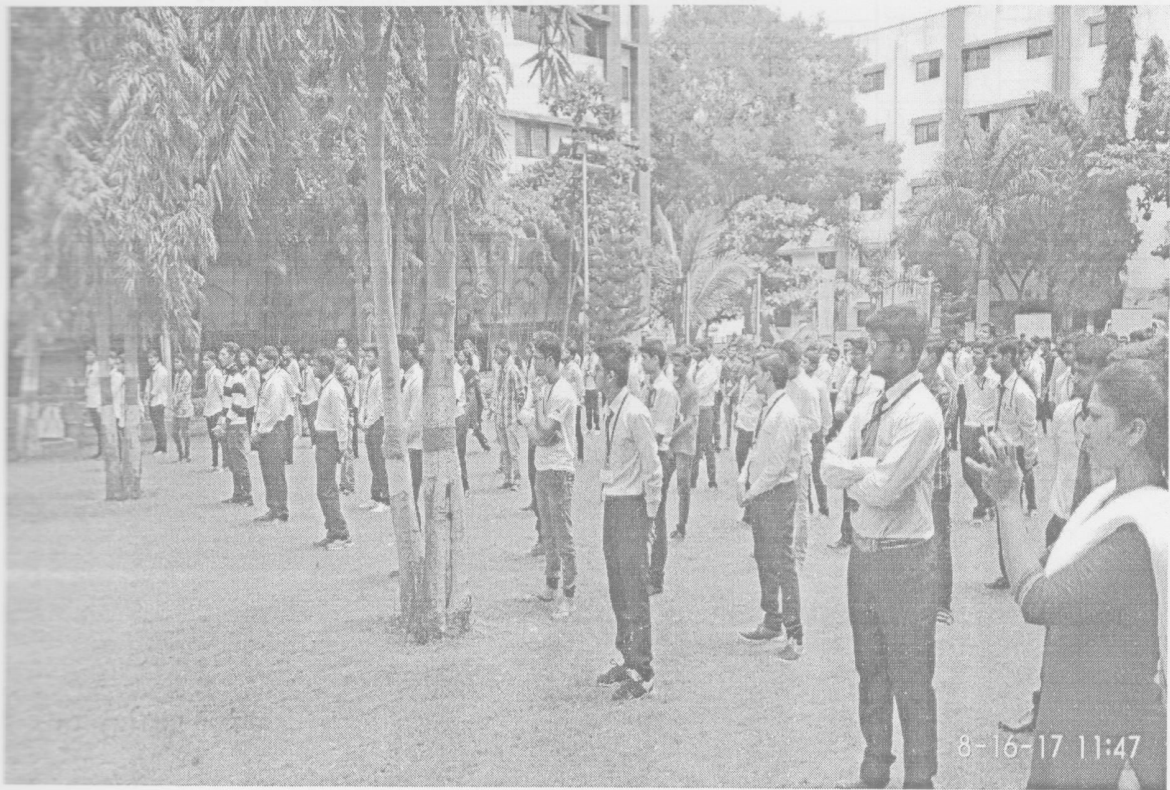

36	SAWANT NIKHIL LAHU	Nikhil Sawant
37	SHELAKA AMRUTA ANANDRAO	
38	SHINDE JYOTI UDDHAV	Jyoti
39	SHINDE KISHOR VILAS	
40	SHINDE MITALI MAHENDRA	
45	NARADWAR PRAVEEN HANMANLU	
46	PADALKAR PRATIKSHA NAMDEV	Pratiksha
47	PANDOLE AKASH BALAJI	
48	PATIL SHRADDHA SUNIL	Shraddha Patil
49	PATIL VIRENDRA VILAS	
50	PAWAR SNEHA NAGANATH	Sneha
51	POTRE PRATIK DILIPRAO	
52	RAJPUROHIT DHAWAL INDERSINGH	Dhawal
53	REDDY VINOD RAJU	
54	SAWANT NIKHIL LAHU	
55	SHELAKA AMRUTA ANANDRAO	
56	SHINDE JYOTI UDDHAV	
57	SHINDE KISHOR VILAS	
58	SINGH ADARSH JAY NARAYAN	

YOGA DAY CELEBRATION