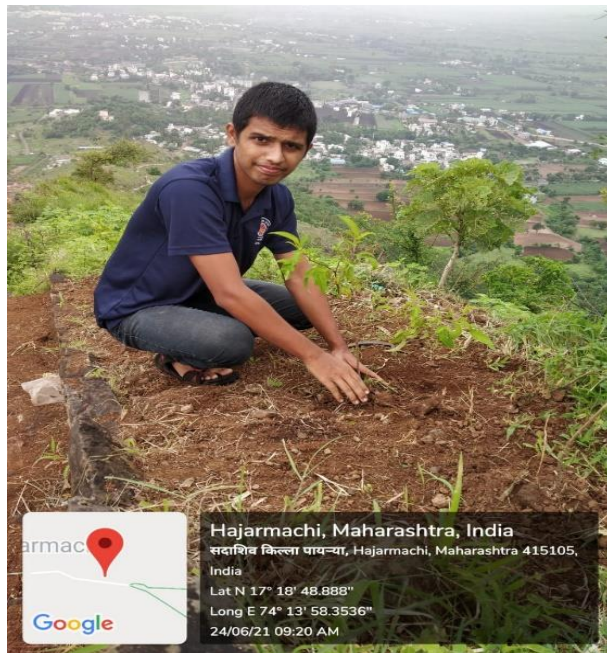

JSPM NARHE TECHNICAL CAMPUS

NATIONAL SERVICE SCHEME

Narhe, Pune - 411041

ASF - 158

Tree Plantation

Date& Time	24/06/2021, 9 am to 4 pm
Objective	To make this earth Greener and Cleaner
Outcome	More than 50 sapling planted
Domain	Environment
In Association with	NSS Unit JSPM NTC (Total Participants 50)

June 24, 2021

On the occasion of one-week Environmental Awareness Program arranged by 'JSPM Narhe Technical' Campus and 'Vat Purnima', NSS unit arranged a tree plantation program. More than 50 saplings were planted on this auspicious occasion to make this earth Greener and Cleaner.

Tree plantation by NSS UNIT JSPM NTC

Mr. Rajkumar Deshmukh
NSS Program Officer

Dr. R. K. Lad
Director, JSPM NTC

Email: nssjspmntc@gmail.com